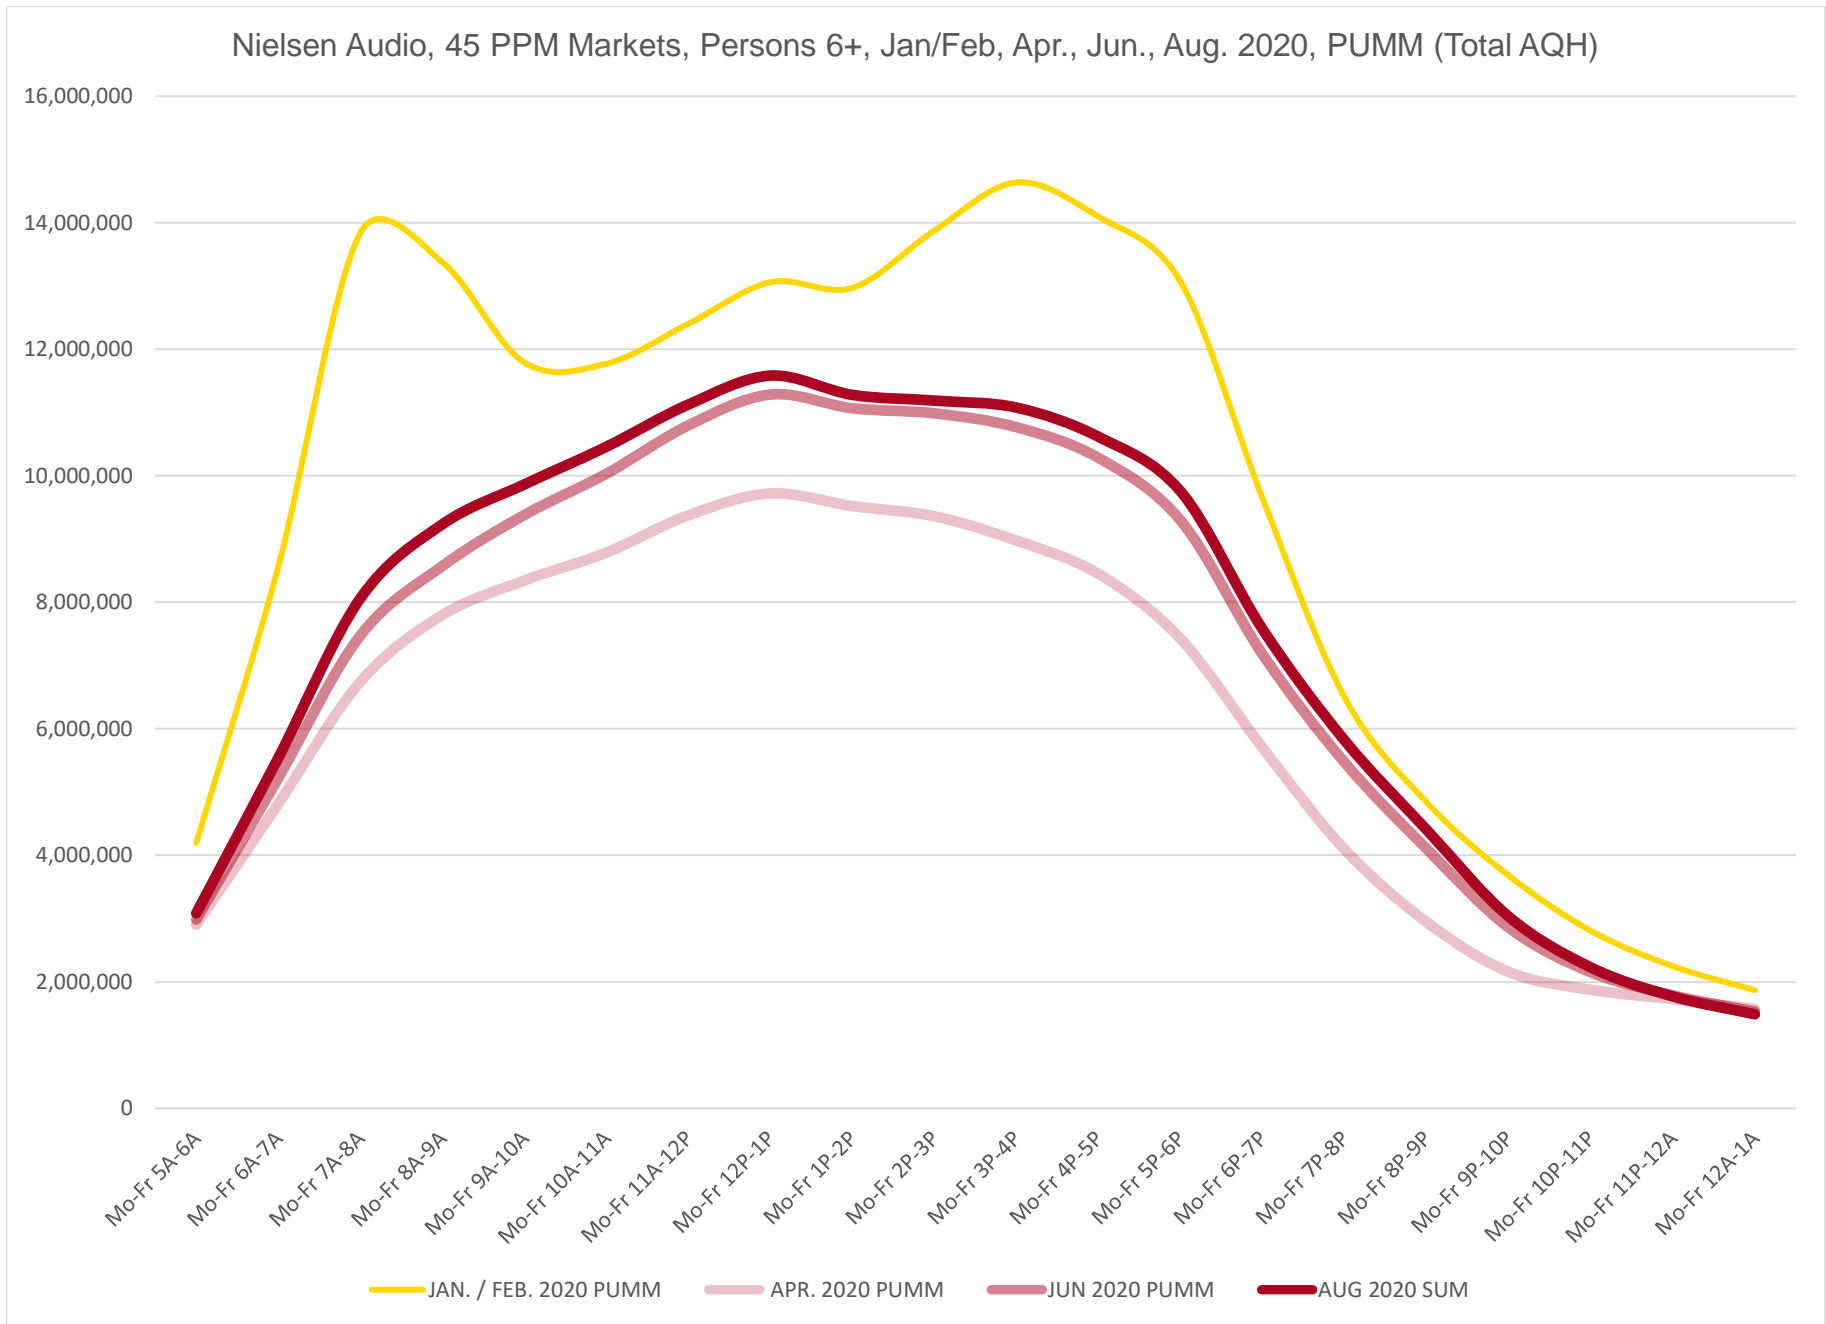

# Total AQH Listening to Radio continues to rebound from COVID-19, this month in AM and PM Drive!