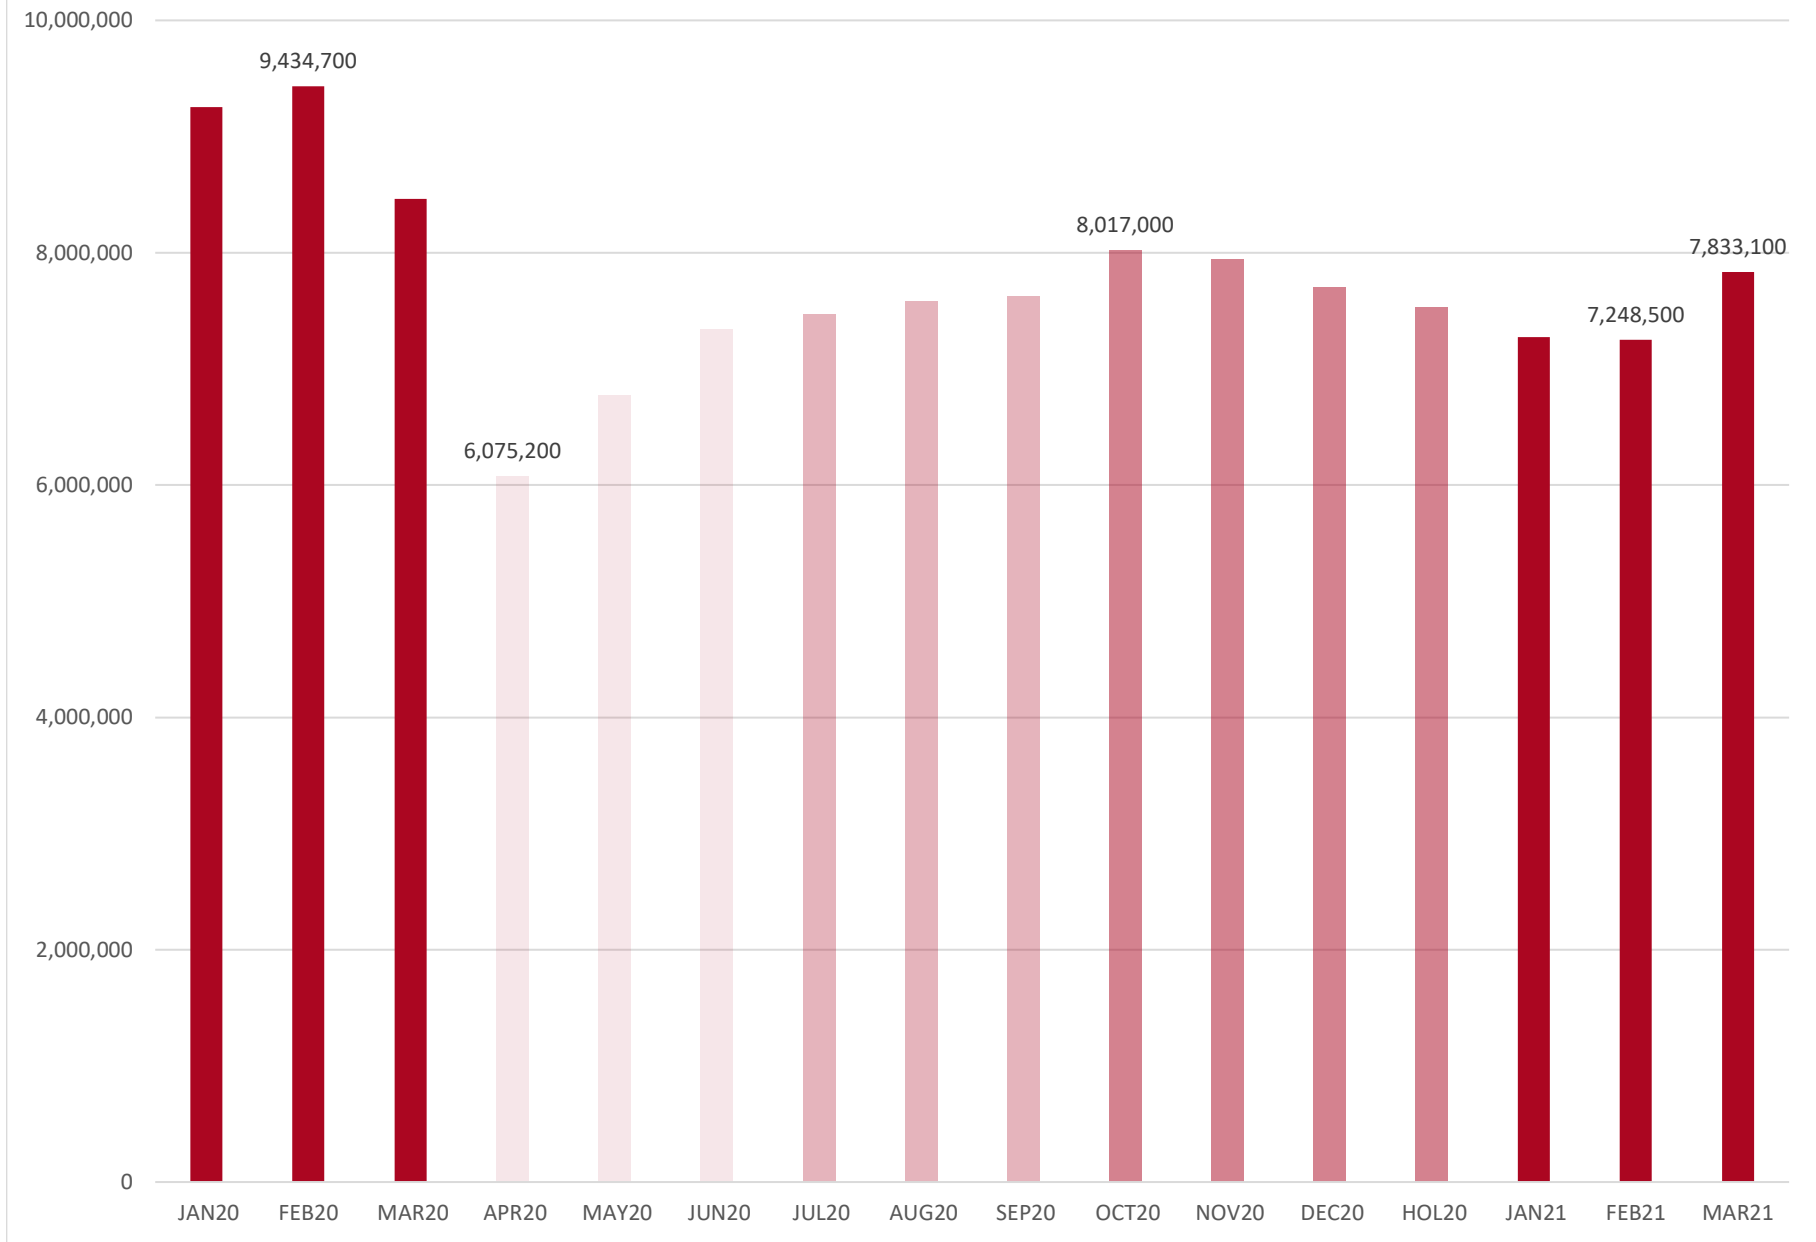

PUMM (Total AQH) Reaches Five Survey High Across 45 PPM Metros For MAR21!

Peak of Weekday PUMM Listening Returns To 3pm From 12n In Early Pandemic