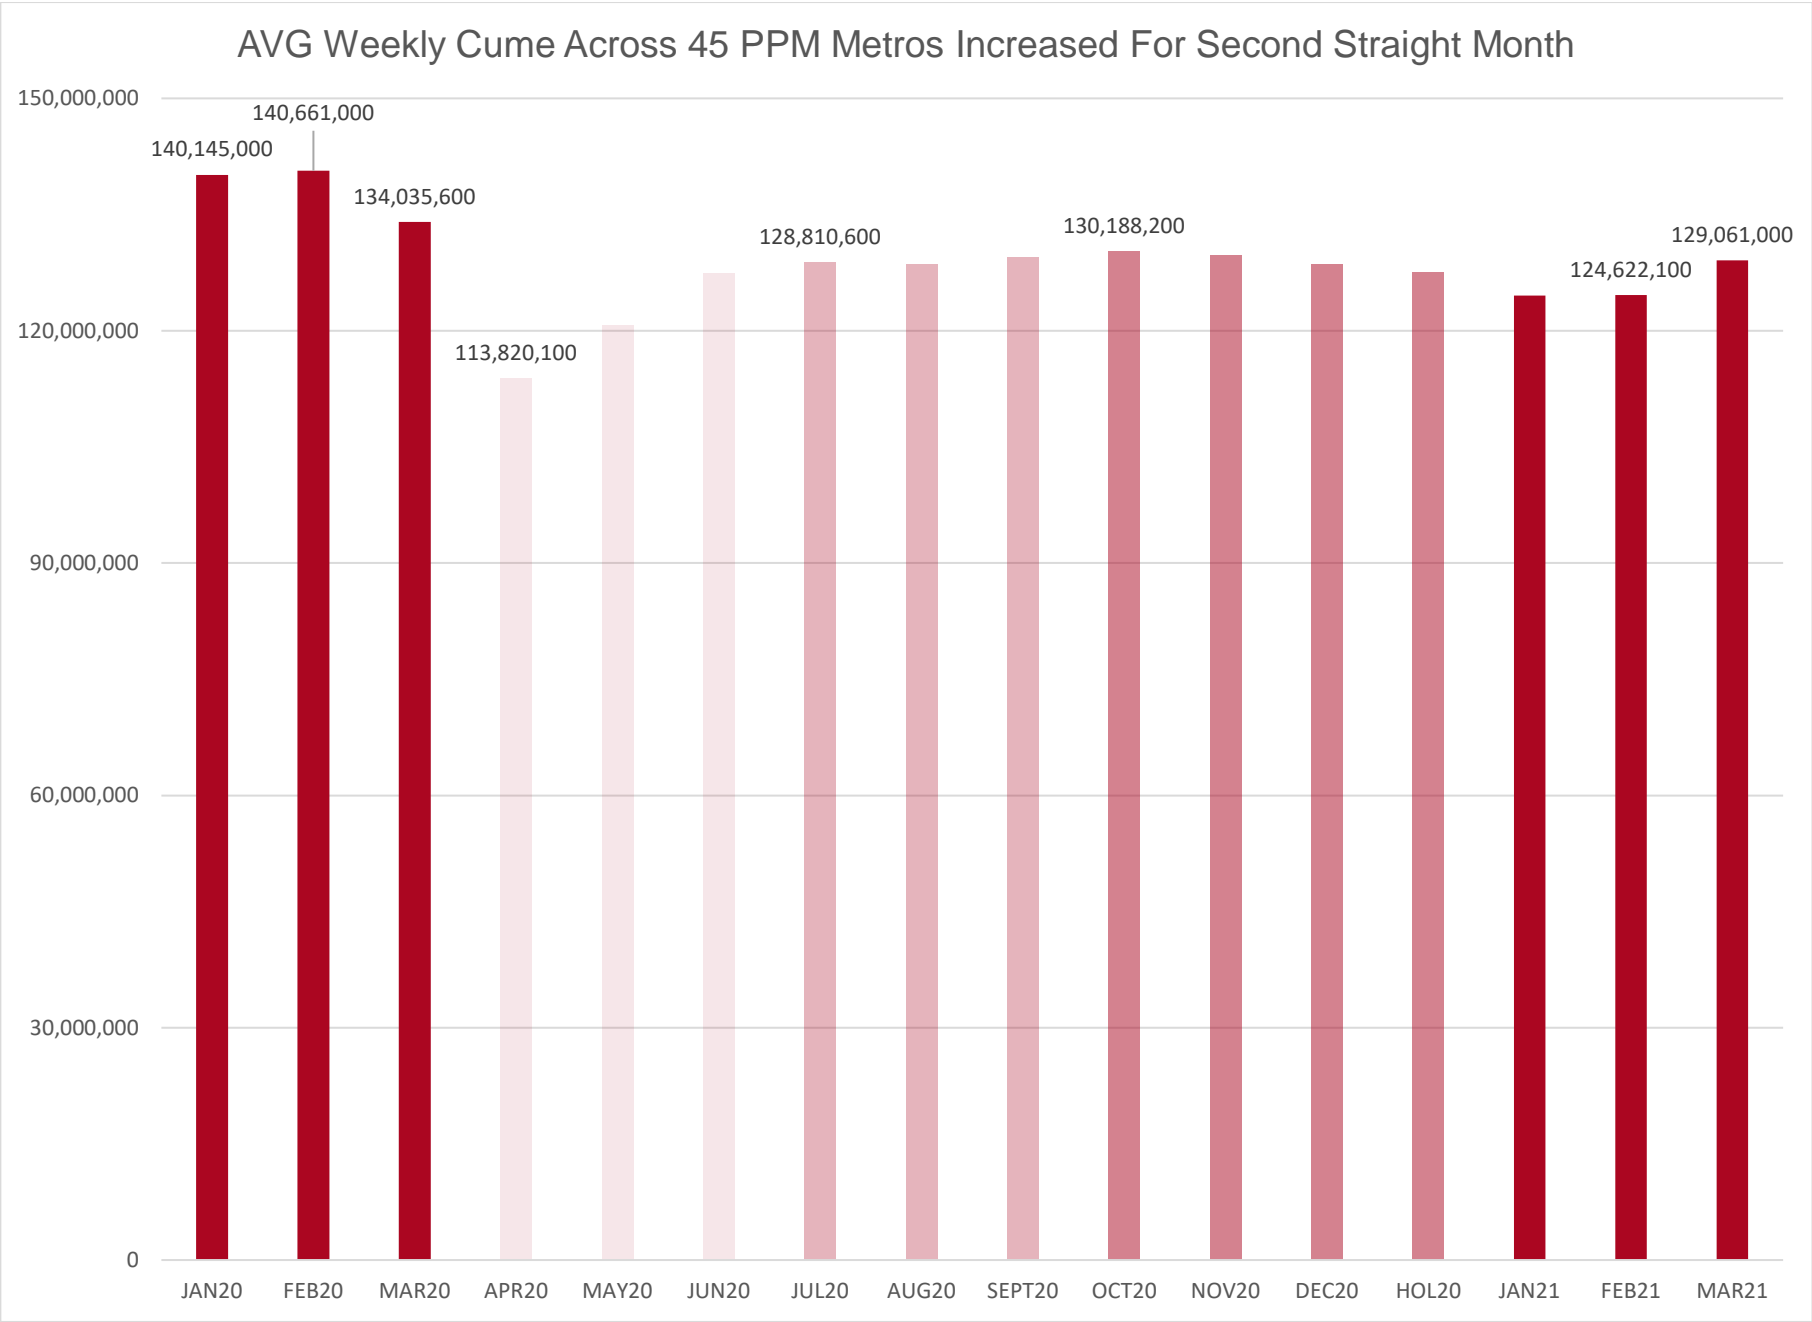

PUMM (Total AQH) Reaches Five Survey High Across 45 PPM Metros For MAR21!

Peak of Weekday PUMM Listening Returns To 3pm From 12n In Early Pandemic