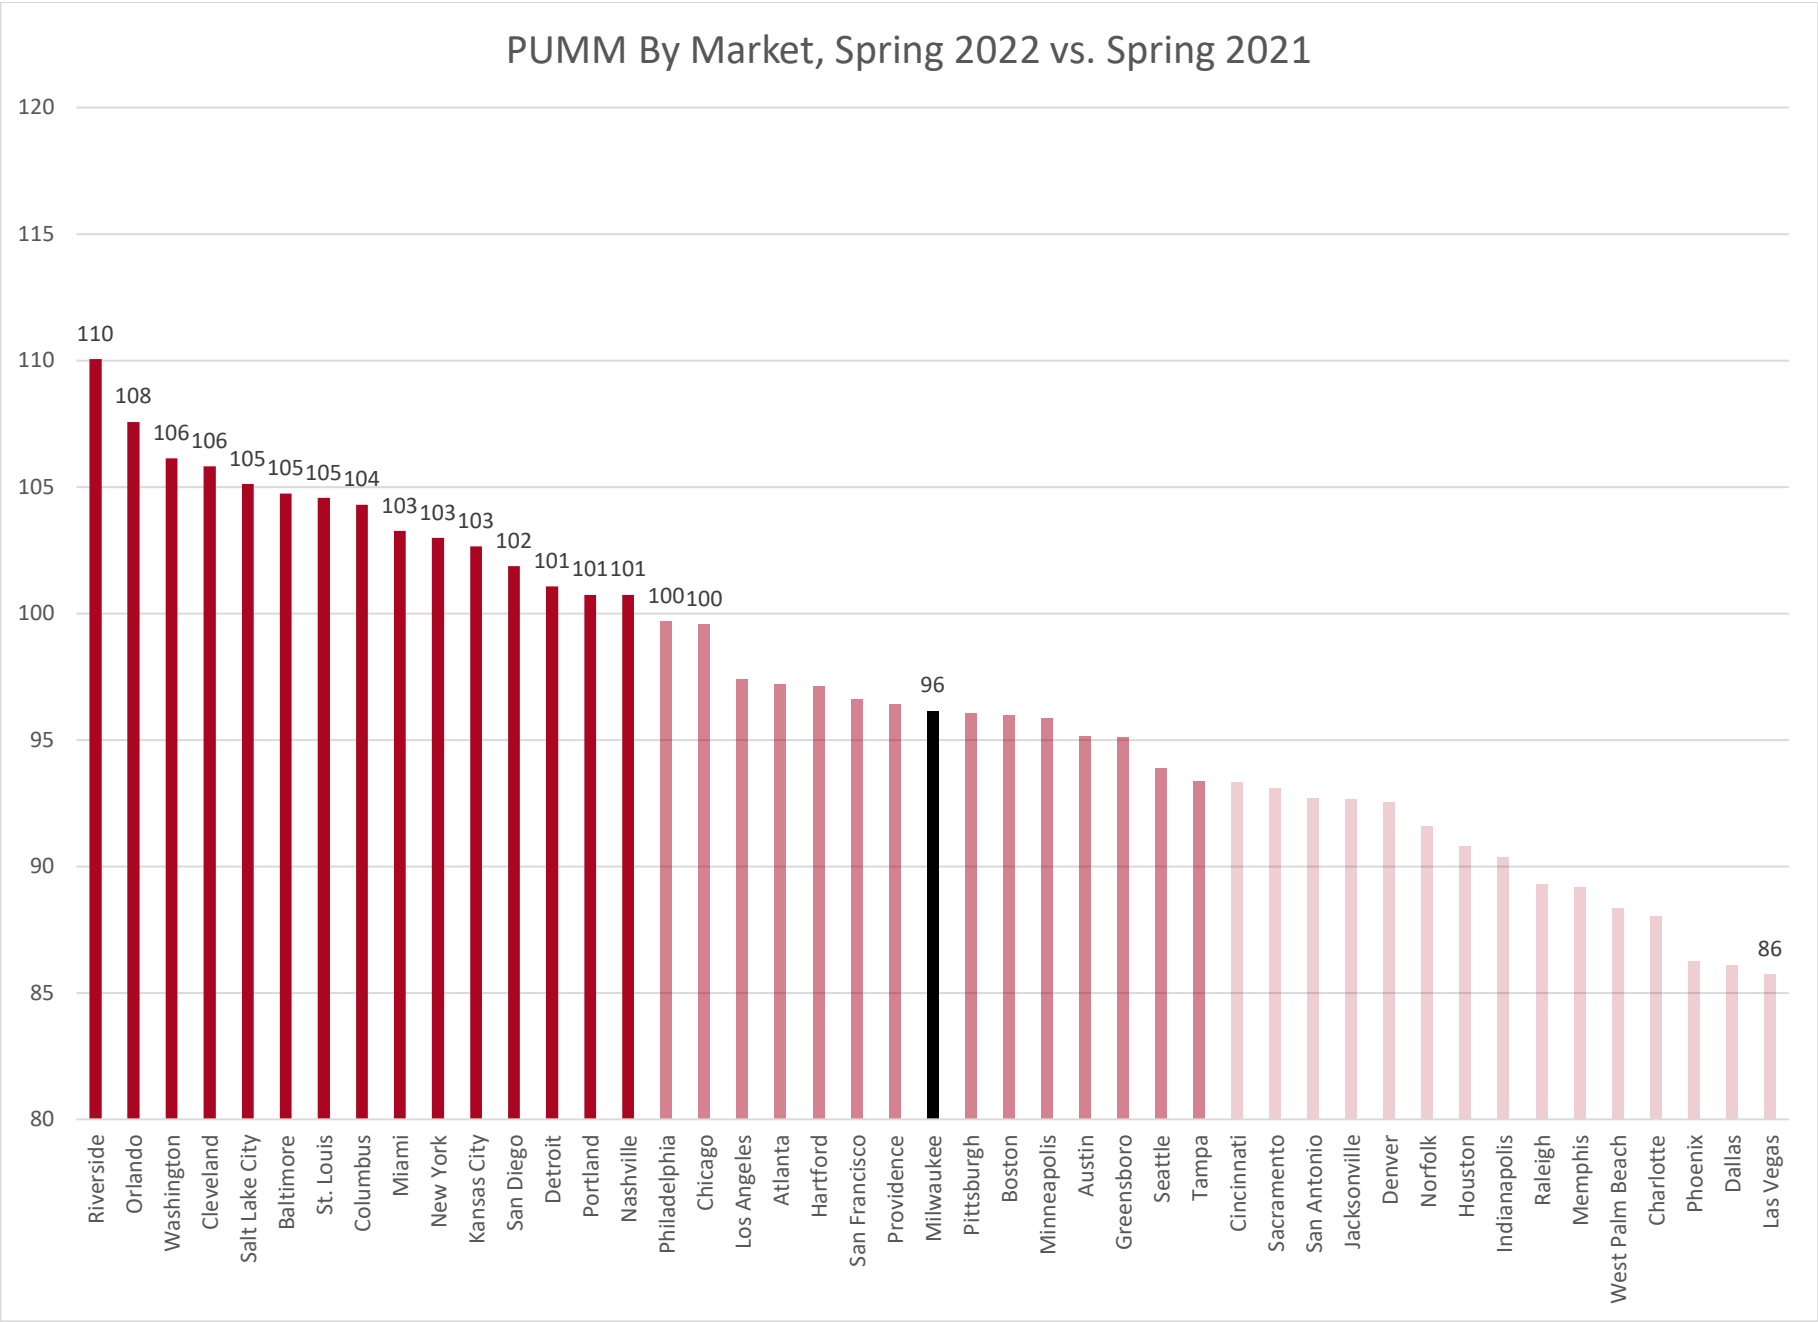

### 45 PPM Metros - Total AQH Persons For Radio (PUMM)

### Total Weekly Cume By Market, Spring 2022 vs. Spring 2021

Middays Had The Smallest Weekday Decline In Spring 2020, So Least To Recover