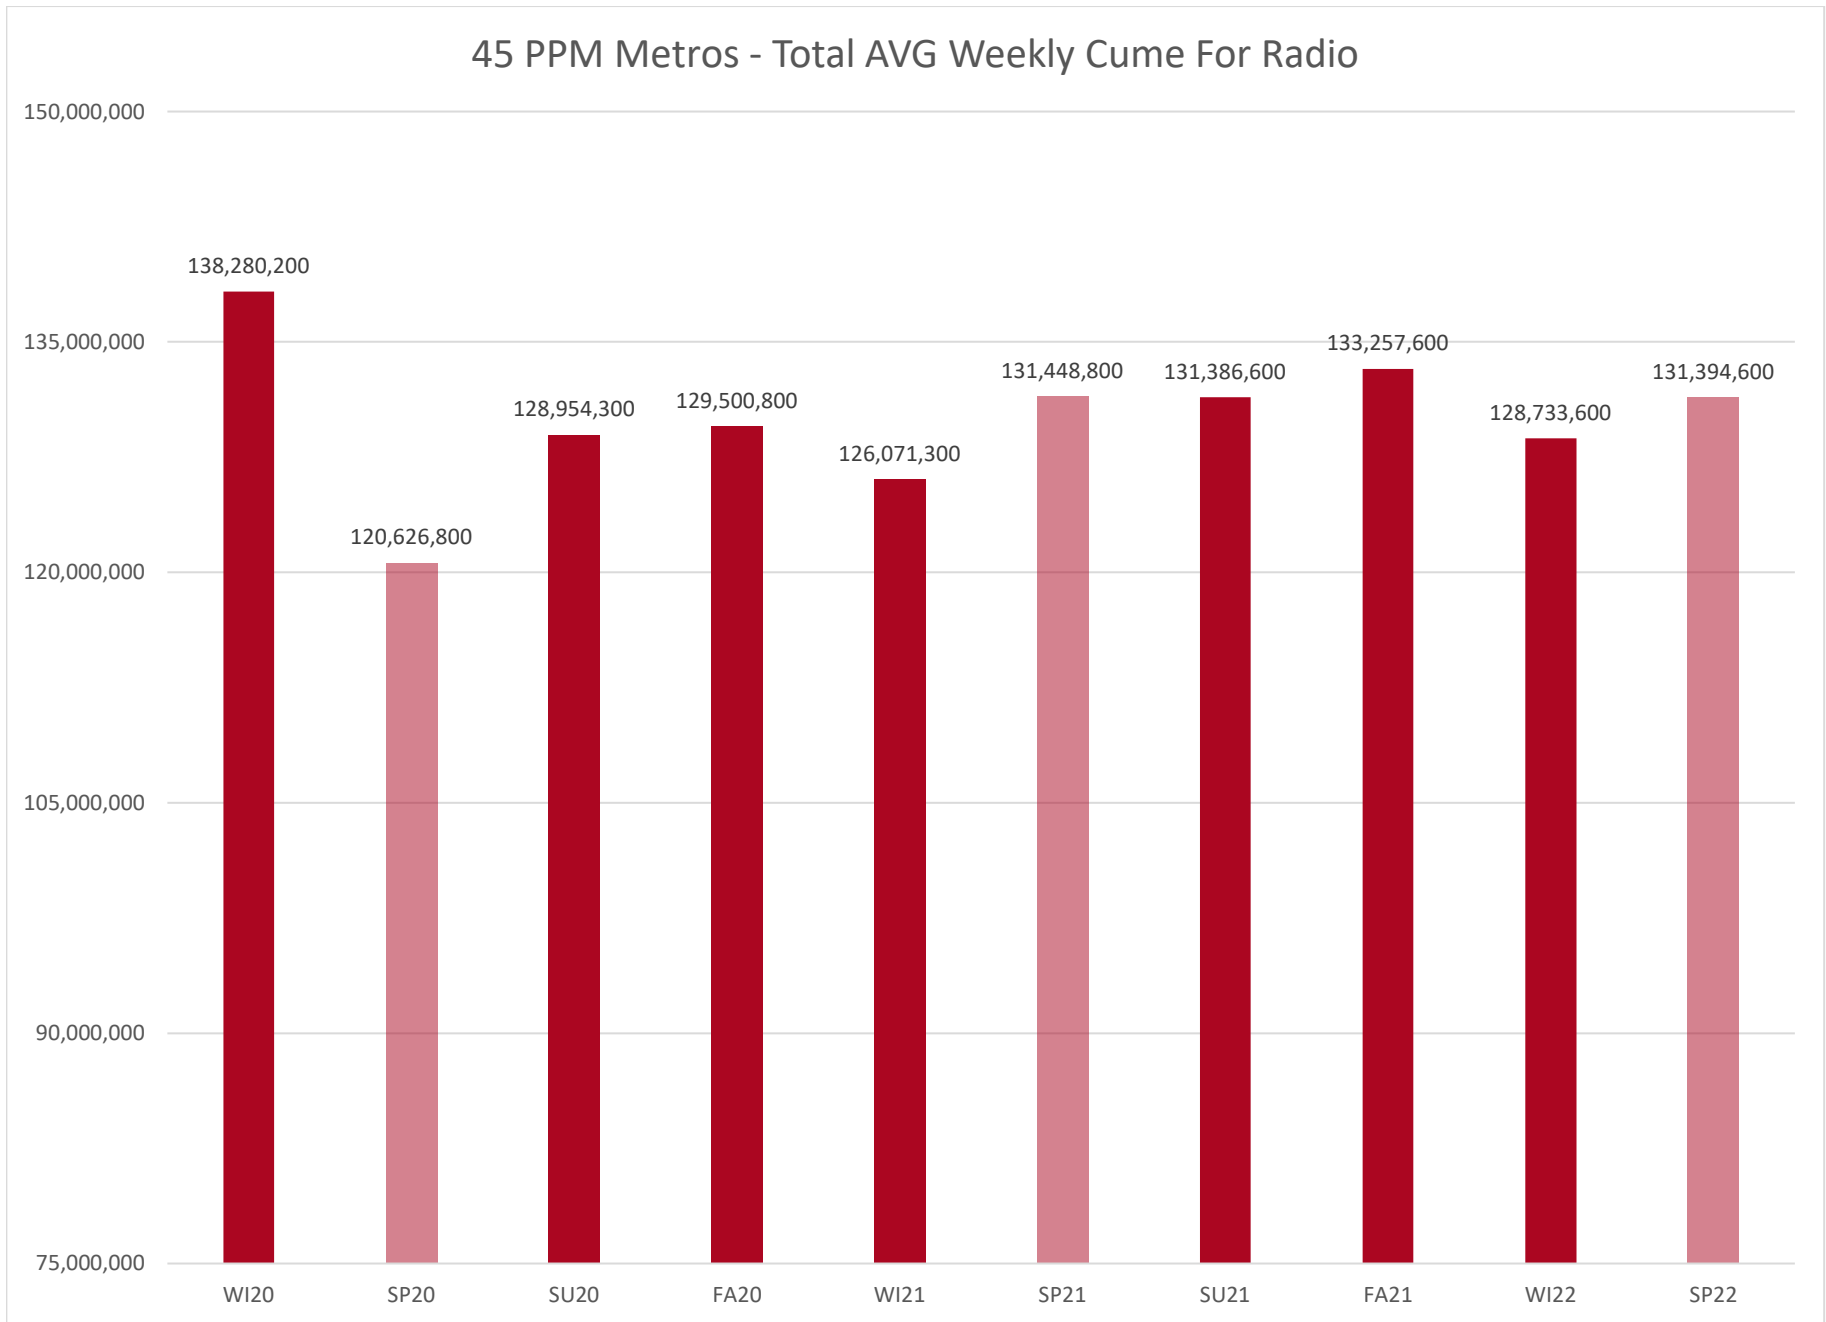

### 45 PPM Metros - Total AQH Persons For Radio (PUMM)

### Total Weekly Cume By Market, Spring 2022 vs. Spring 2021

Middays Had The Smallest Weekday Decline In Spring 2020, So Least To Recover