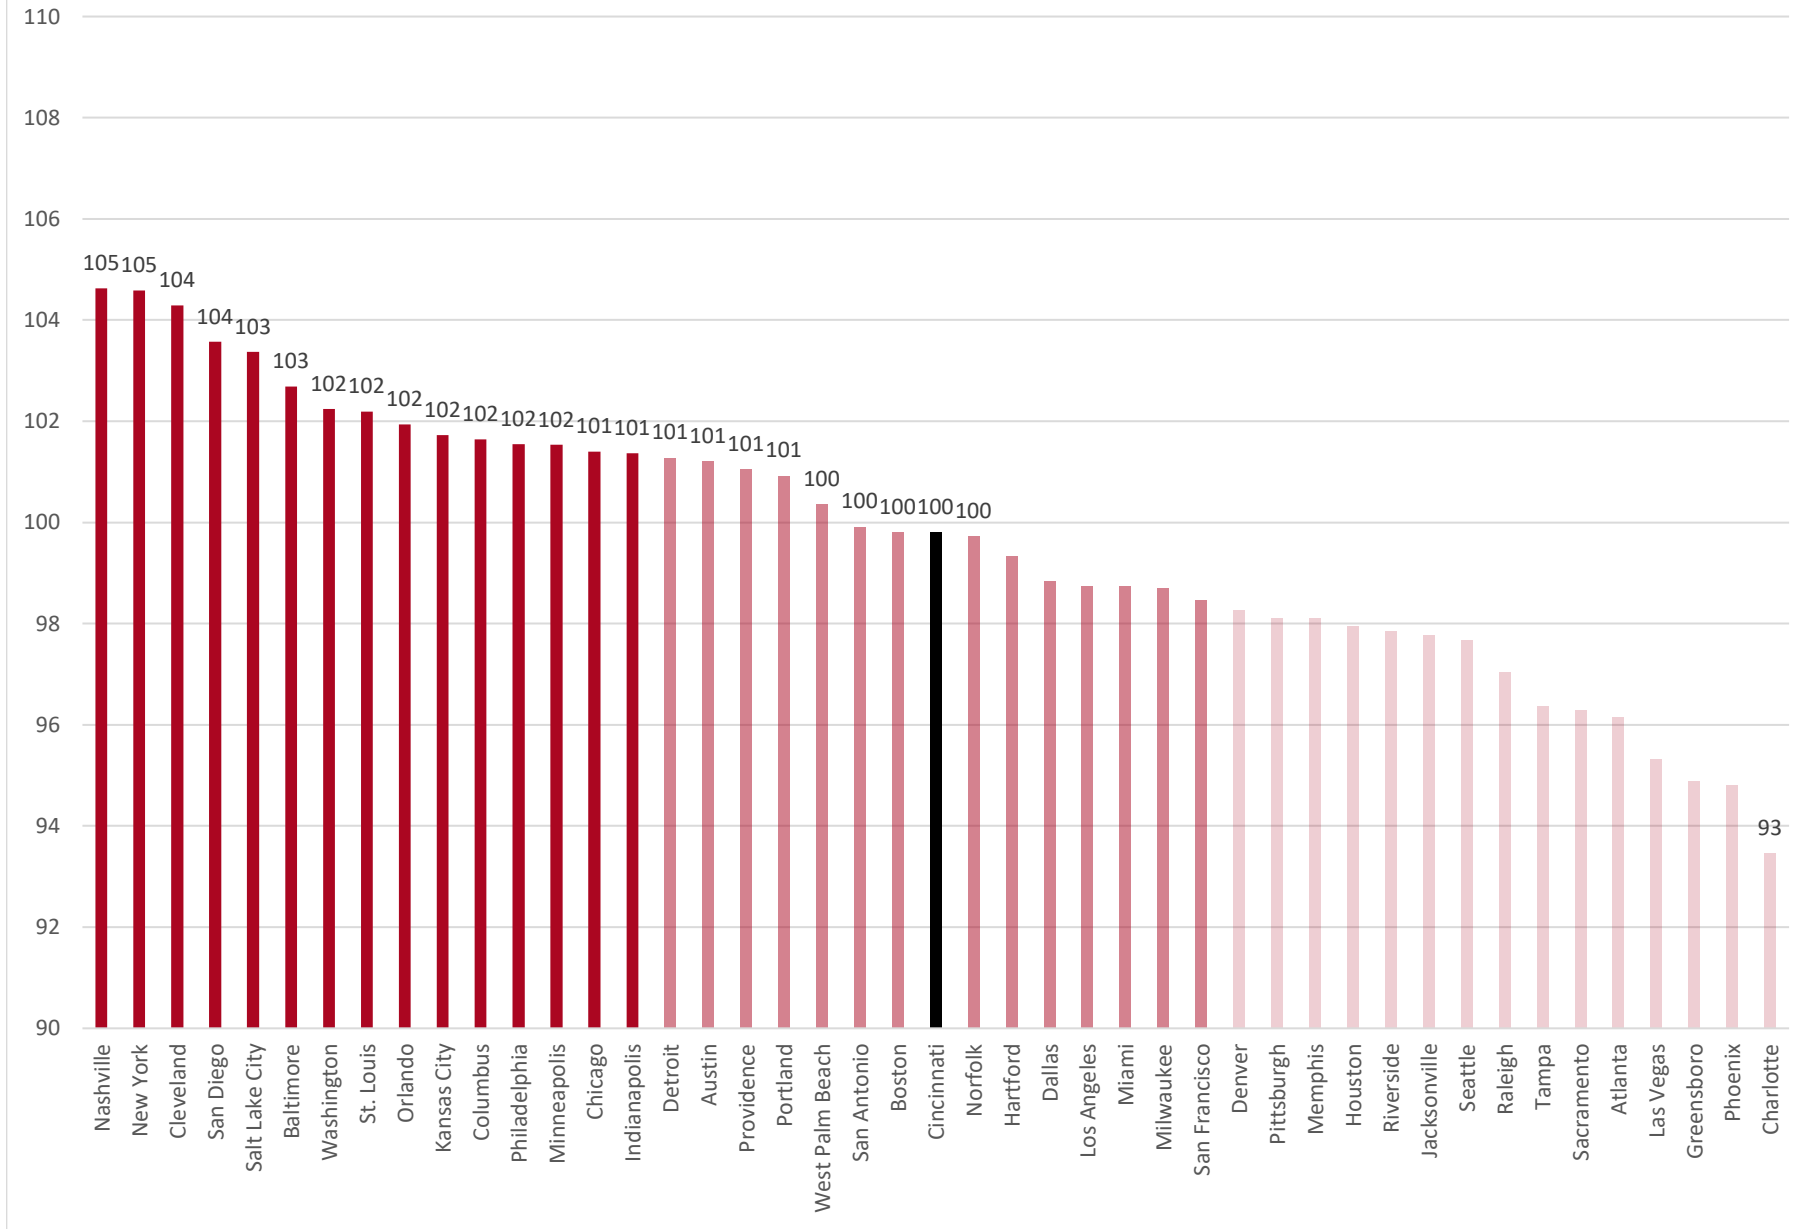

### 45 PPM Metros - Total AQH Persons For Radio (PUMM)

### Total Weekly Cume By Market, Spring 2022 vs. Spring 2021

Middays Had The Smallest Weekday Decline In Spring 2020, So Least To Recover