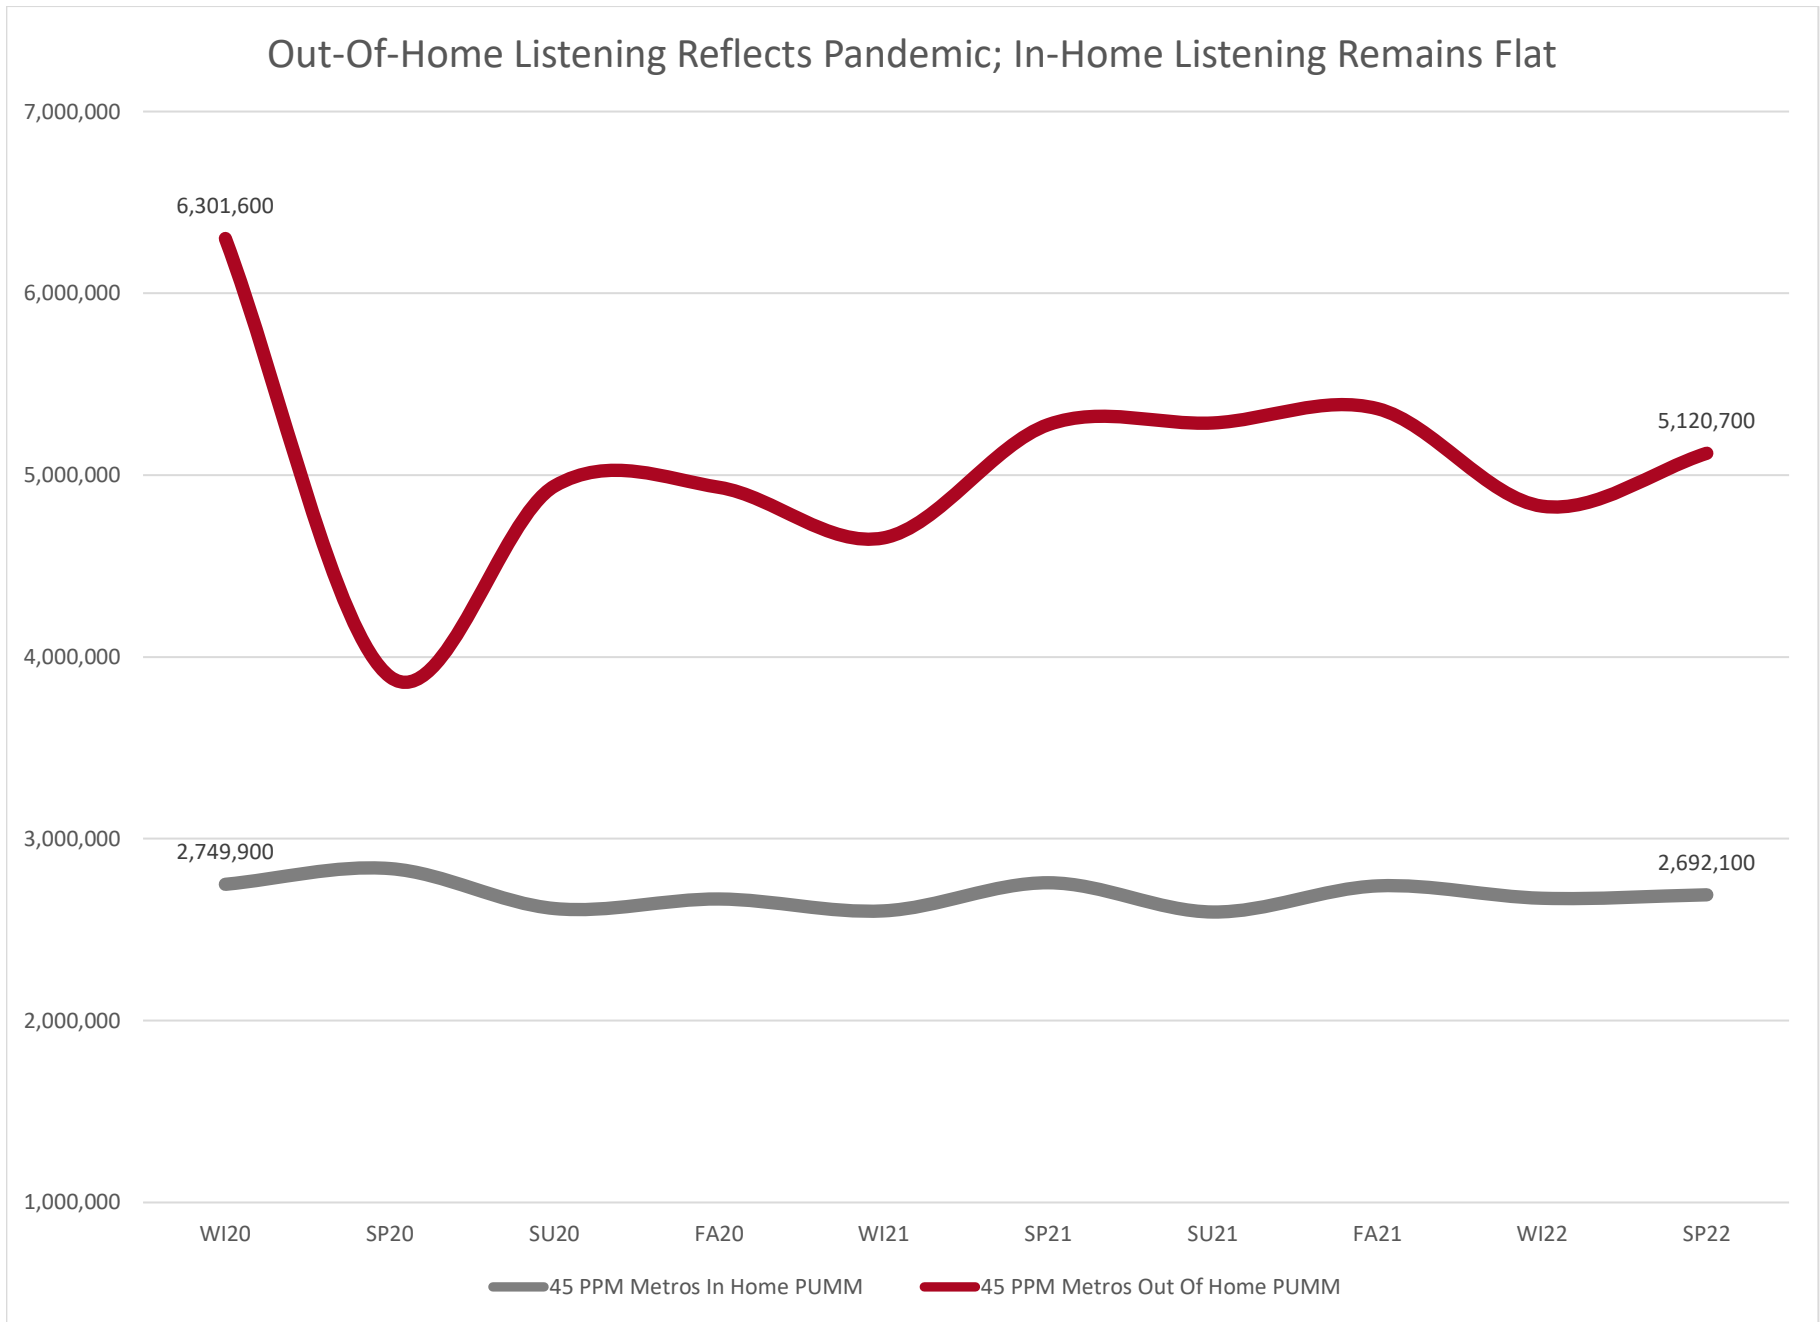

### 45 PPM Metros - Total AQH Persons For Radio (PUMM)

### Total Weekly Cume By Market, Spring 2022 vs. Spring 2021

Middays Had The Smallest Weekday Decline In Spring 2020, So Least To Recover