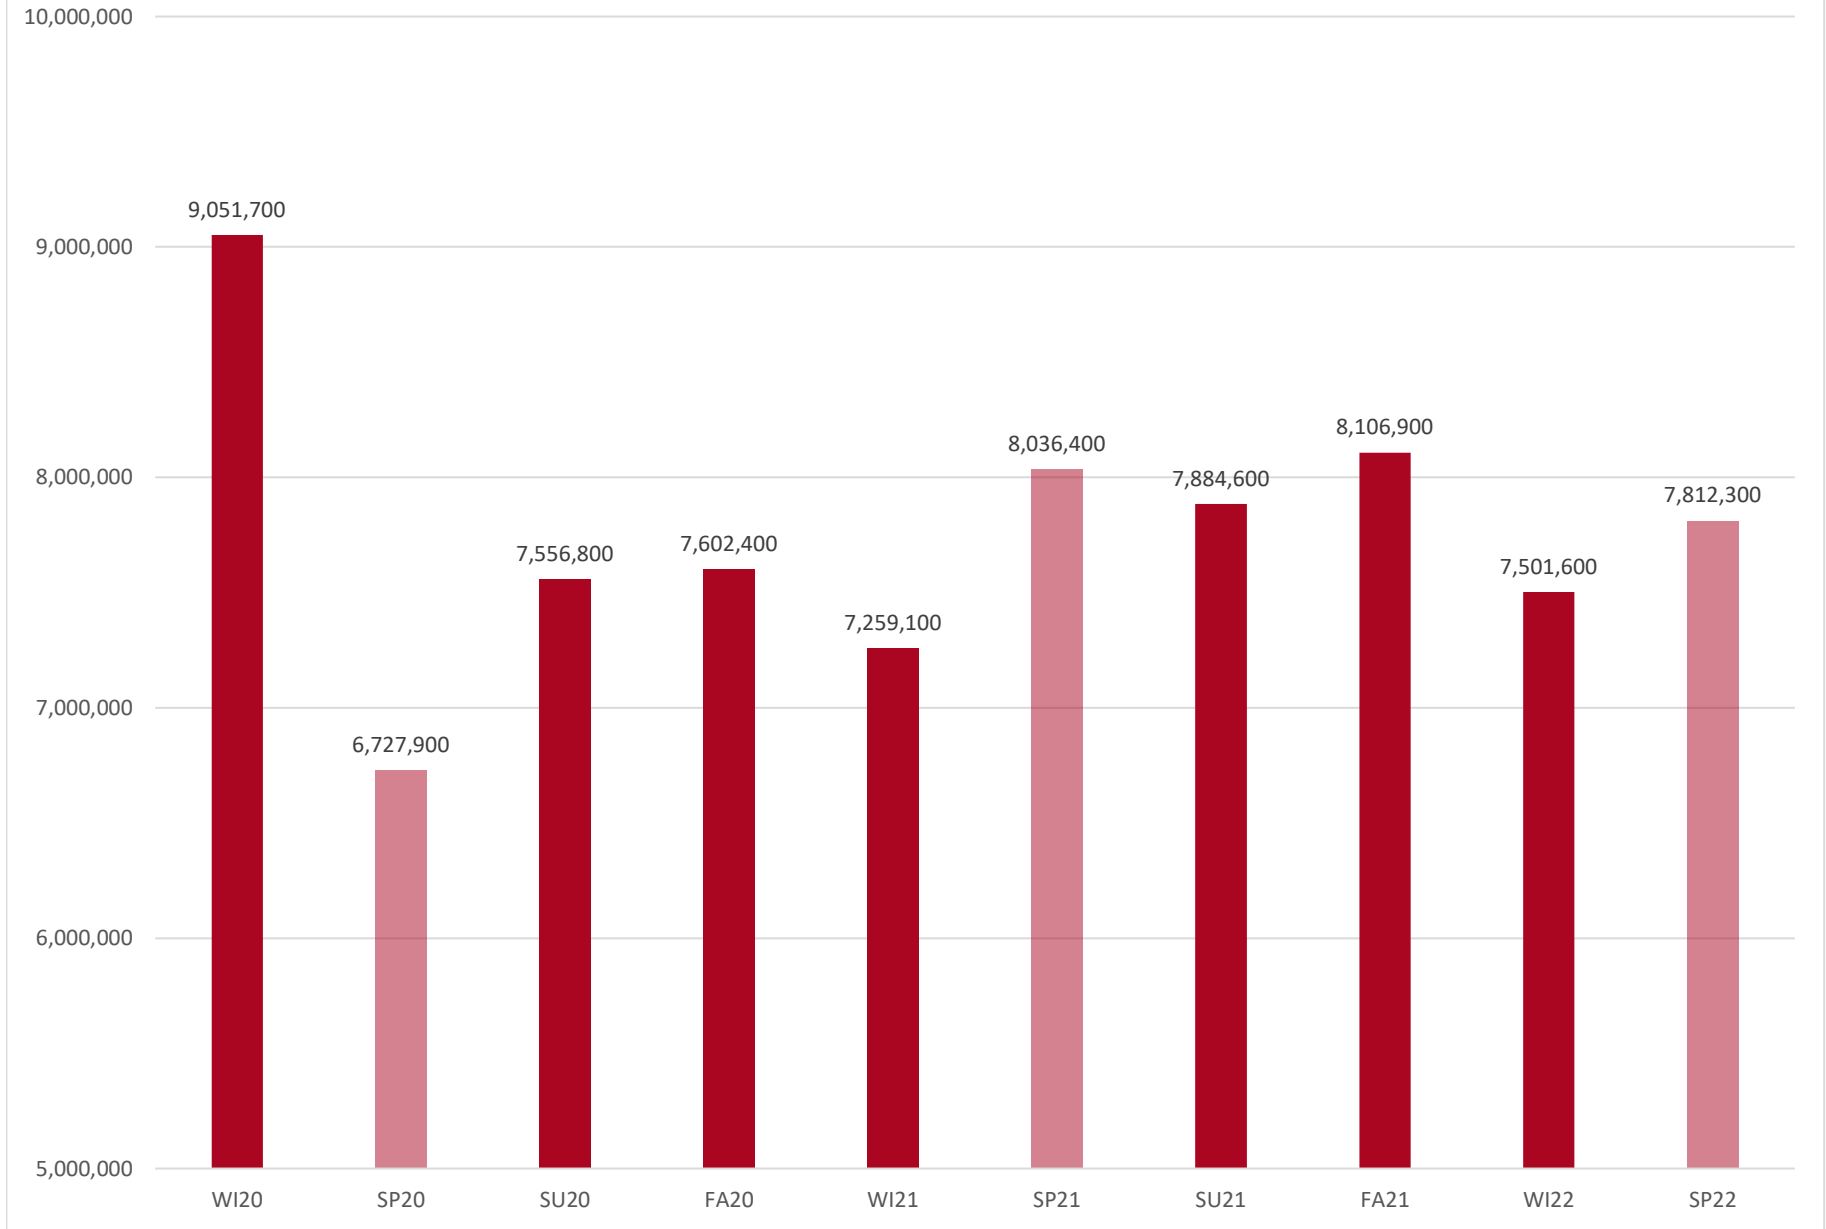

### 45 PPM Metros - Total AQH Persons For Radio (PUMM)

### Total Weekly Cume By Market, Spring 2022 vs. Spring 2021

Middays Had The Smallest Weekday Decline In Spring 2020, So Least To Recover