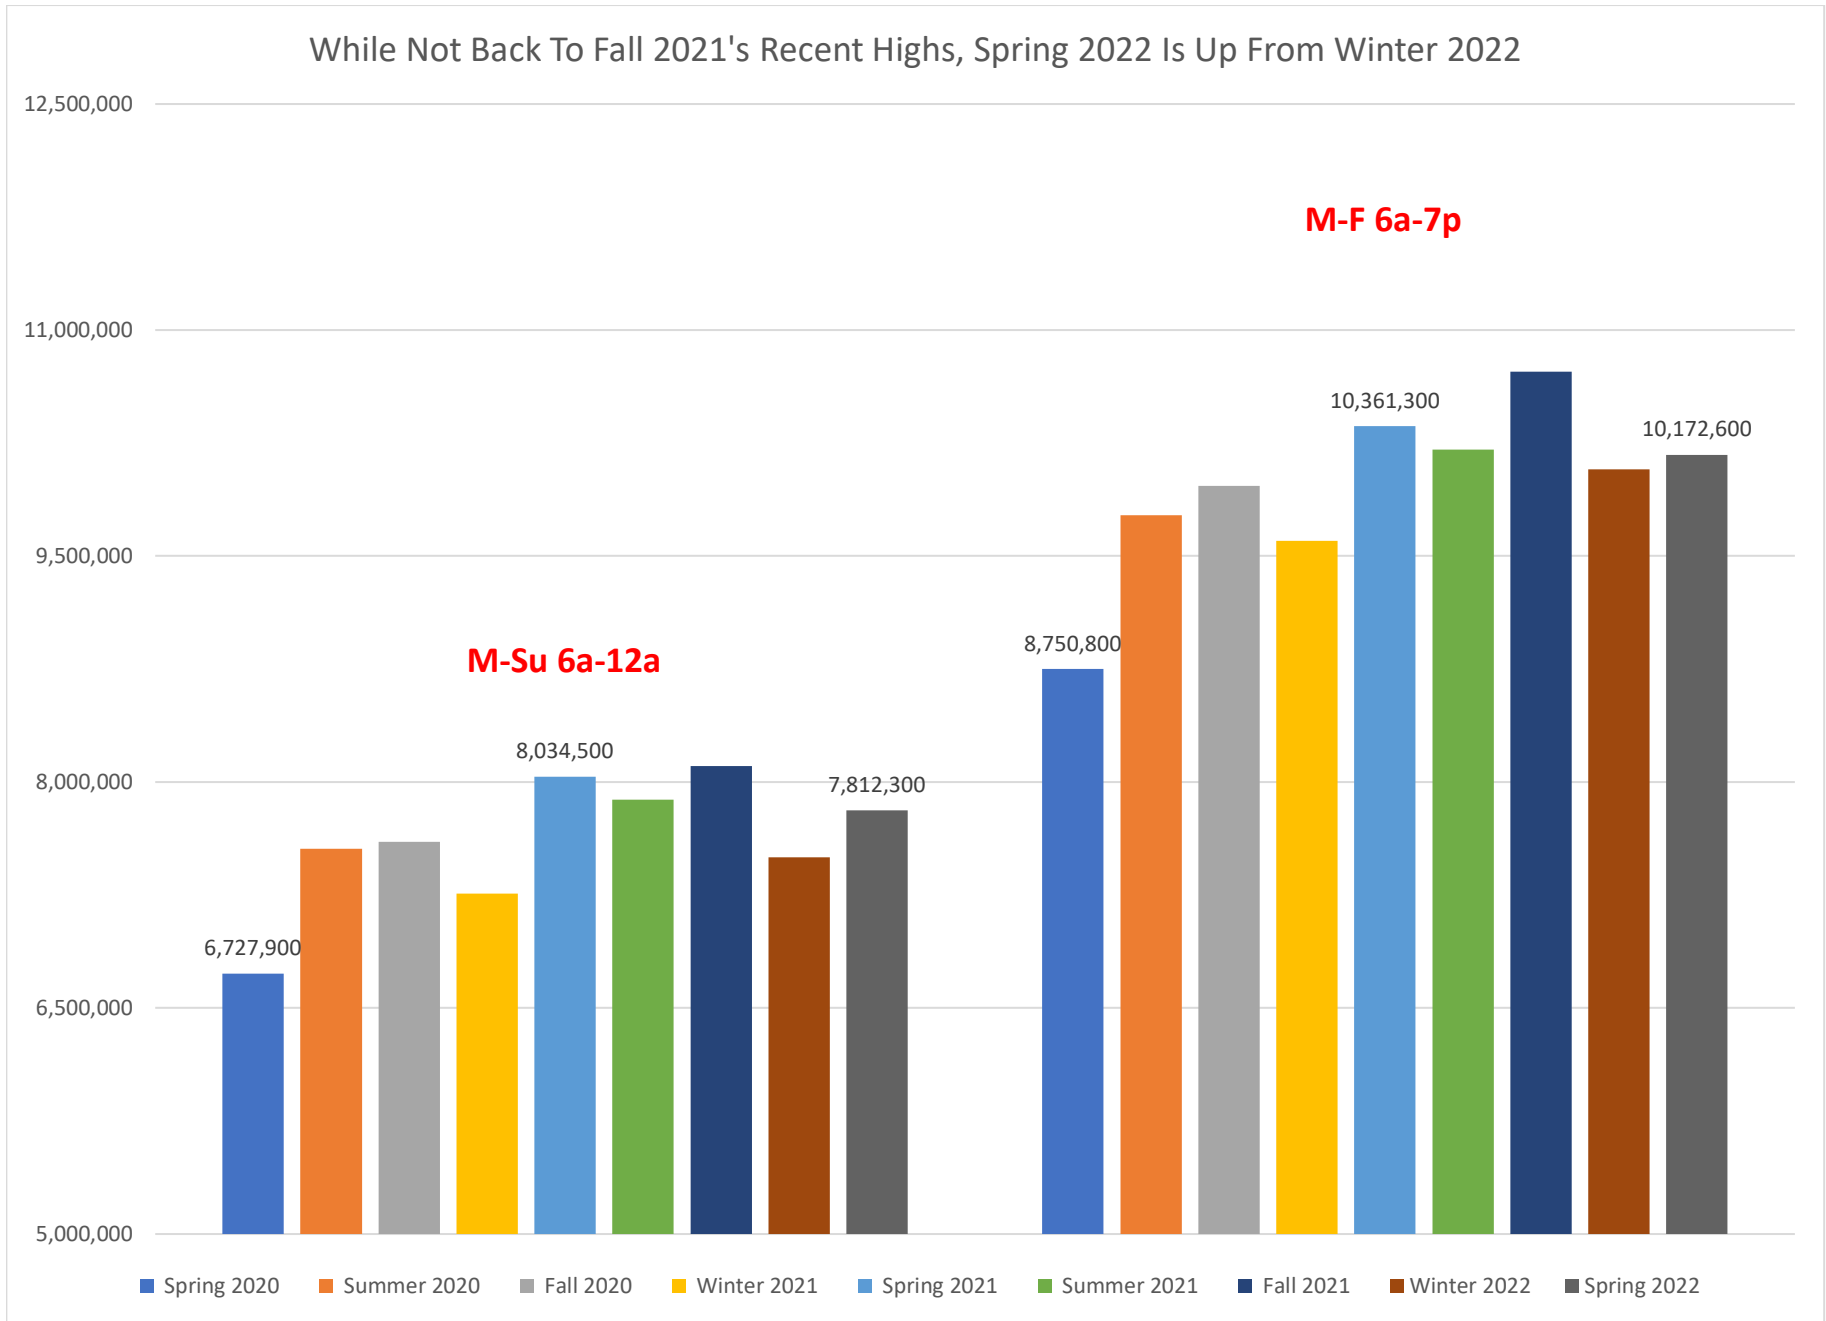

### 45 PPM Metros - Total AQH Persons For Radio (PUMM)

### Total Weekly Cume By Market, Spring 2022 vs. Spring 2021

Middays Had The Smallest Weekday Decline In Spring 2020, So Least To Recover