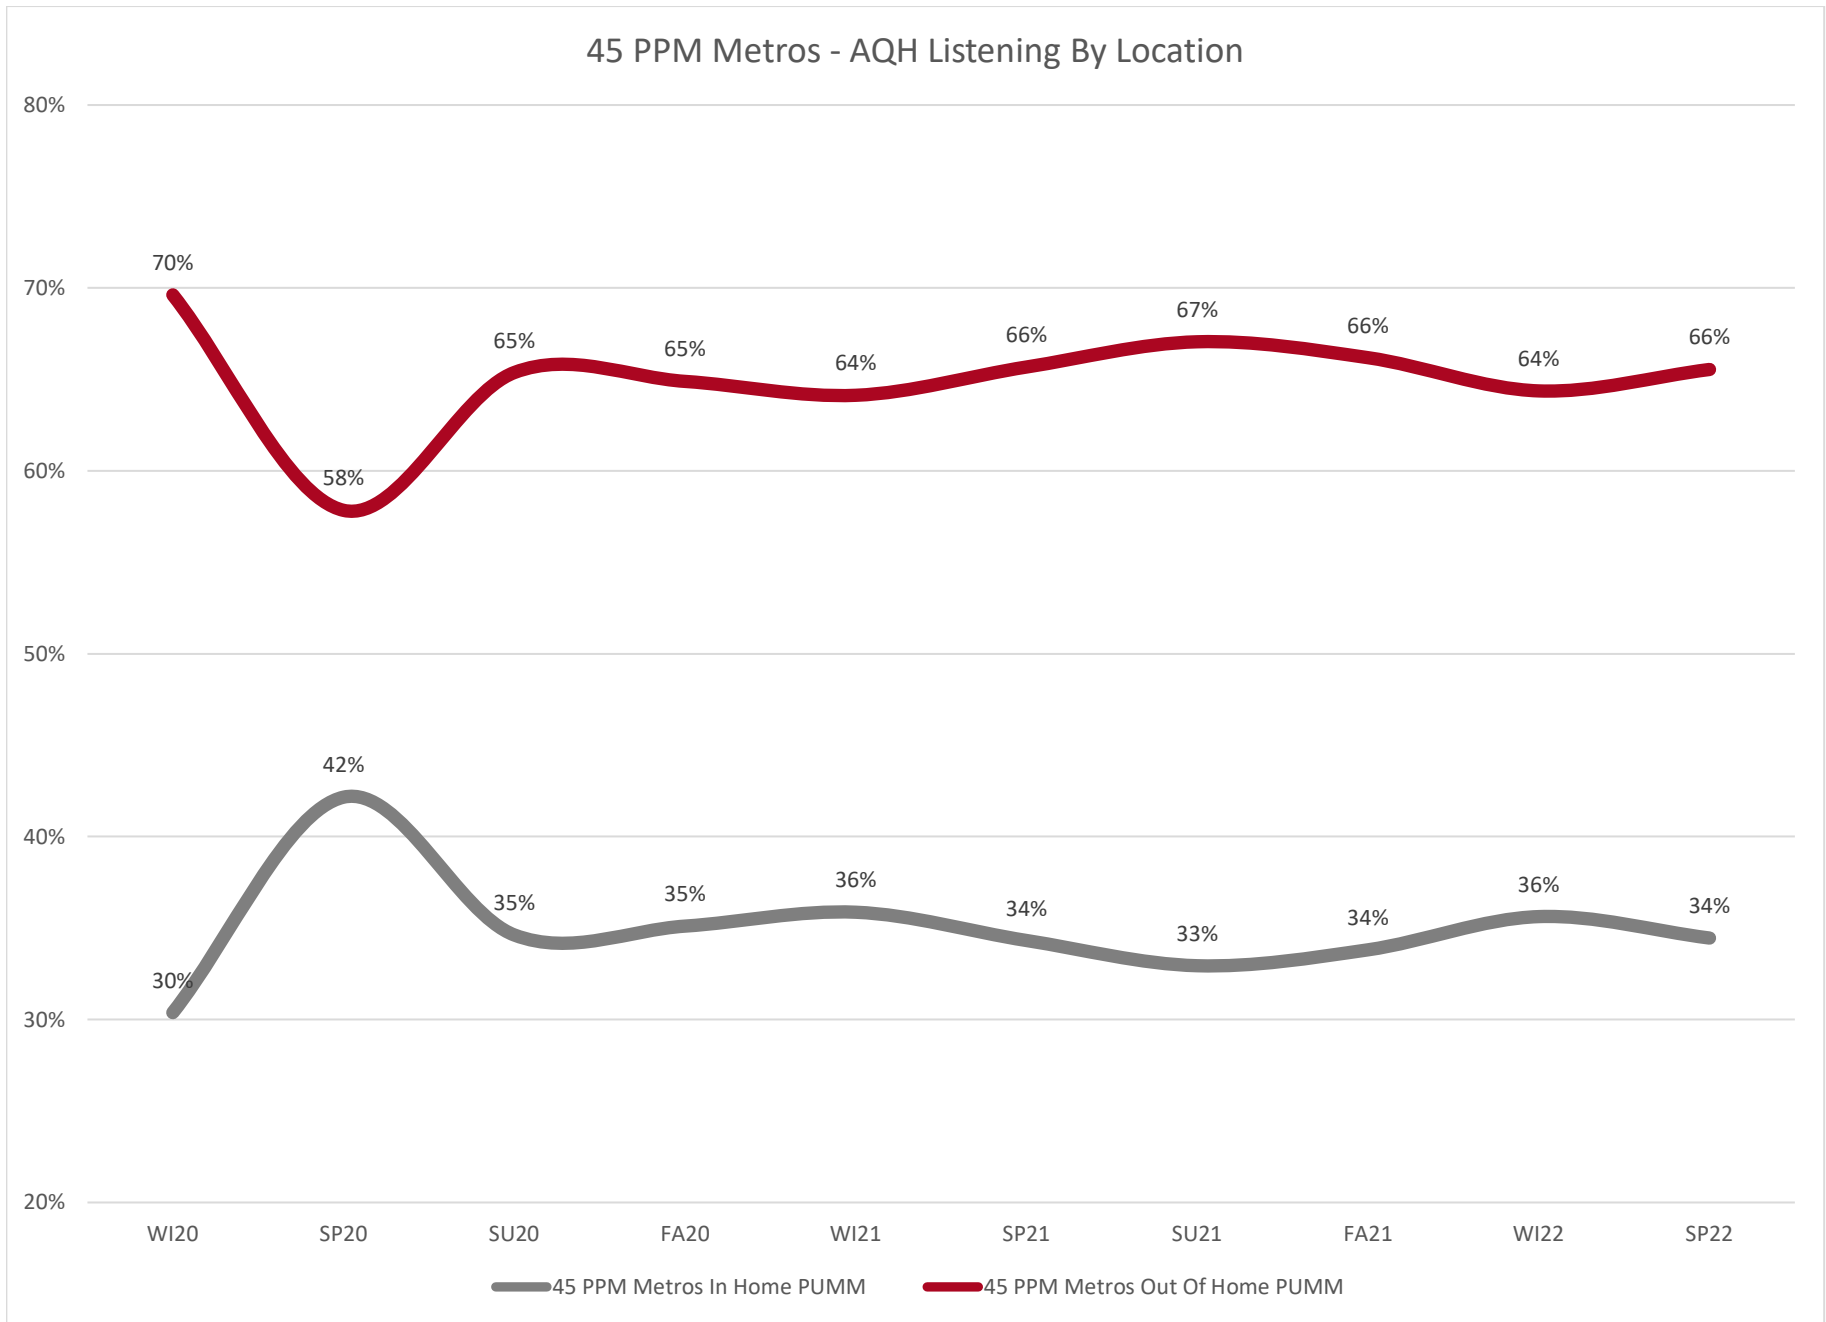

### 45 PPM Metros - Total AQH Persons For Radio (PUMM)

### Total Weekly Cume By Market, Spring 2022 vs. Spring 2021

Middays Had The Smallest Weekday Decline In Spring 2020, So Least To Recover